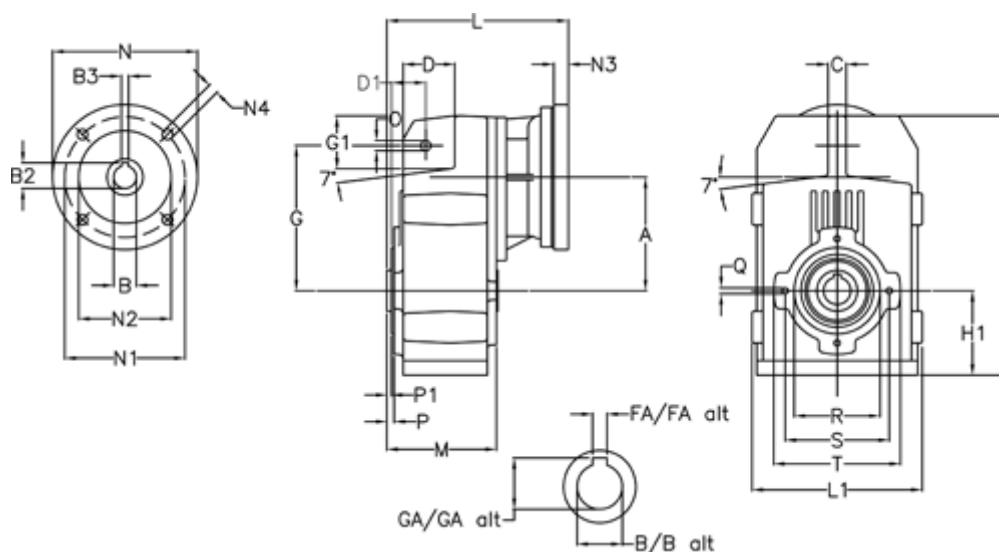

Article number: 29560502383240

Description: Shaft mounted gear  
A512H50-23,8-P100B5

## Measures

A = 211.30	FA = 14	M = 163.0	Q = M12x19
B = 50	G = 278	N = 250	R = 180
B1 = 28	G1 = 105.5	N1 = 215	S = 215
B2 = 31.3	GA = 53.5	N2 = 180	T = 250
B3 = 8	H = 479.0	N4 = M12x16	
C = 20	H1 = 144.0	O = 22	
D = 93.5	L = 297.5	P = 8.5	
D1 = 65.0	L1 = 273	P1 = 4.5	